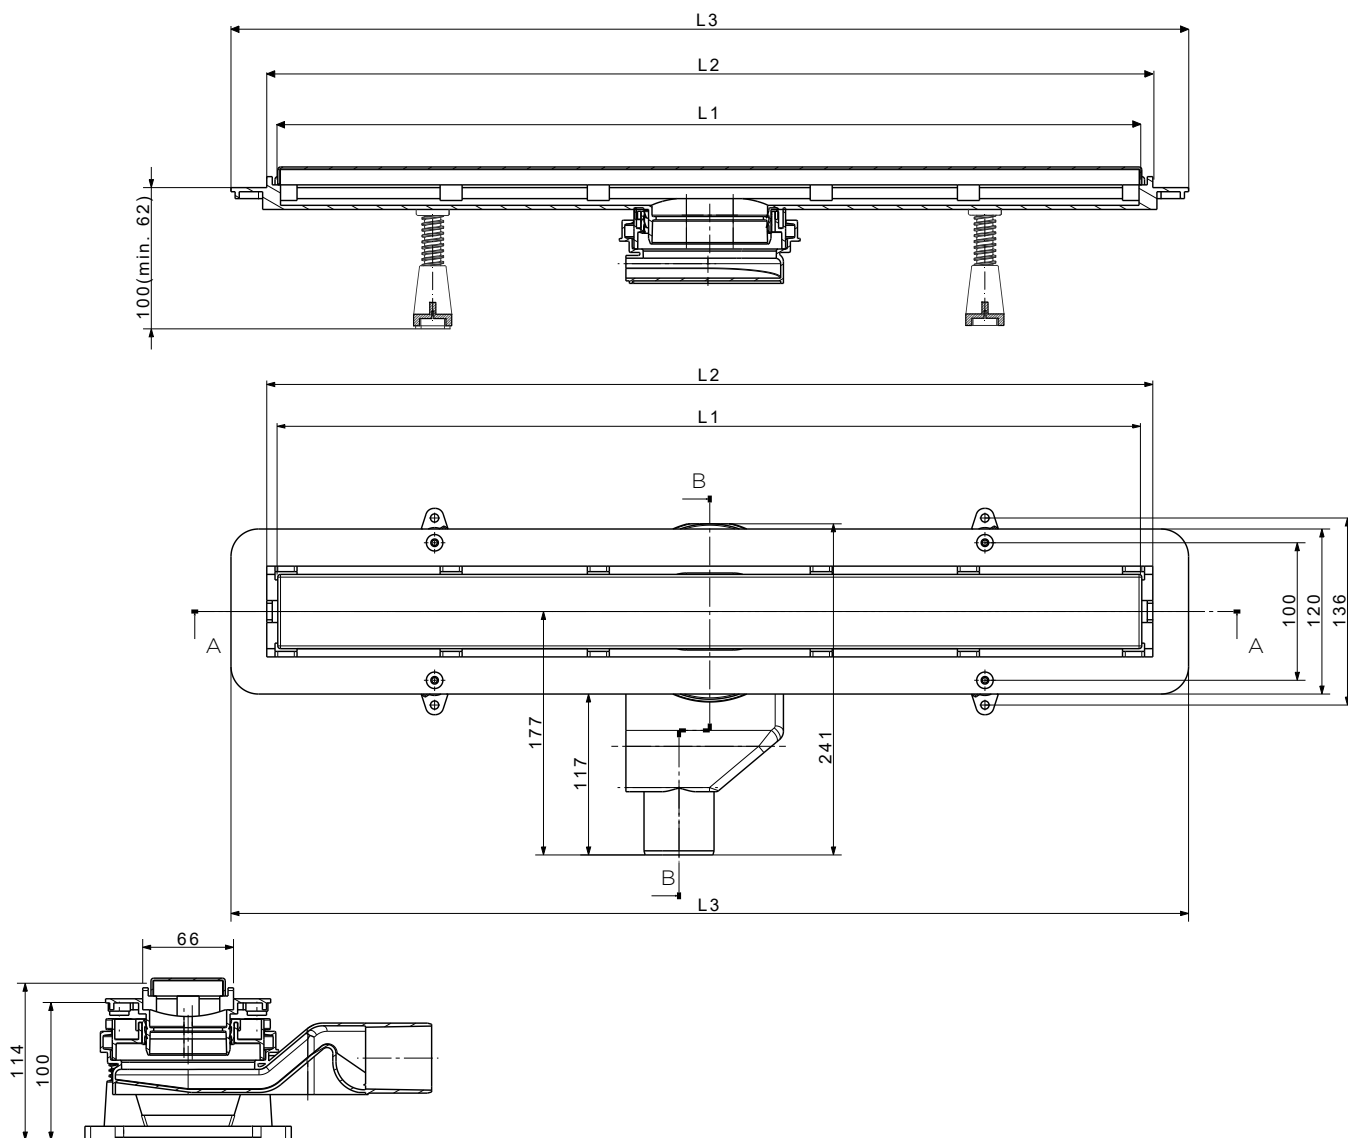

CONFLUO FRAMELESS LINE

CONFLUO FRAMELESS LINE

Peštan Confluo Frameless LINE drain made of polypropylene with ABS grid holder, with no side inlets and one horizontal DN 50mm outlet, minimum installation height of 62mm and flow rate of 48 l/min. Base of the drain without socket with water sealing height of 25mm, with height adjustable reducer for linear drain, feet for height and inclination adjustment and with hair stopper. Stainless steel grid with the possibility of installing tiles, marble or glass in it.

IMPORTANT TECHNICAL INFORMATION	
Minimum installation height	62mm
Lenghts (sizes represent lenght of grid)	300mm, 450mm, 550mm, 650mm, 750mm, 850mm, 950mm, 1050mm, 1150mm
Width holder of grid/grid	120mm/54mm
Flow rate (by EN 1253)	48 l/min
Outlet	Ø 50mm
The height of the water plug	25mm
Maximum ceramic thickness between holder of grid and grid (numbers describe constructional height, without glue for ceramics)	12mm/14mm
Grid material	Stainless steal AISI 304 (optional AISI 316)
Body material	ABS (holder of grid)/PP (reducer, base)

MAIN ADVANTAGES:

- Minimum installation height - 62mm
- Maximum flow rate - 48 l/min
- ALS - Anti-Leaking System
- Reversible grid - 2 in 1 system
- 360 degrees rotatable self-cleaning S base

NOTE: Drain lengths 300, 450, 550 and 650 come in package with two sets of legs for adjusting of height. Drain lengths 750, 850, 950, 1050 and 1150 come in package with four sets of legs for adjusting of height.